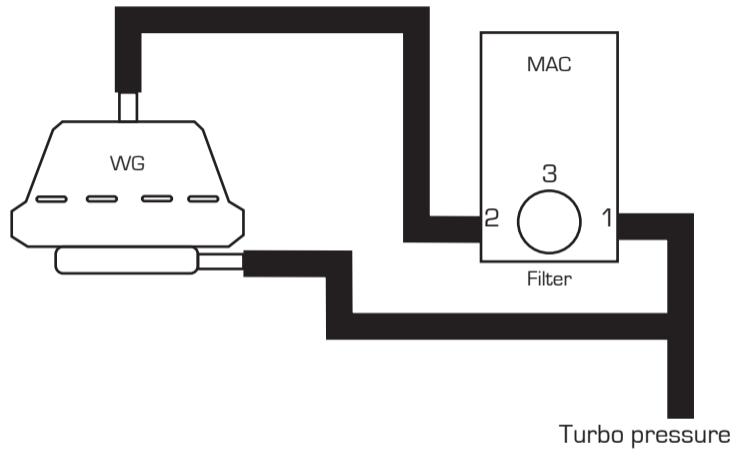

Intern wastegate.

External wastegate.

Solenoid for boost control (MAC 35A-AAA-DDBA-1BA)  
+12v, 19Hz.

*Maxxtuning.se*