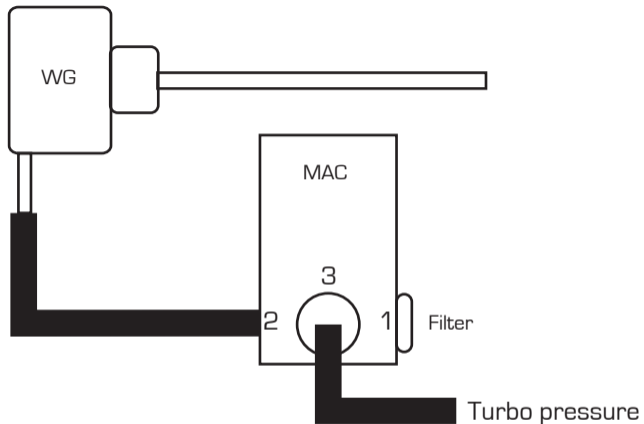

Intern wastegate.

External wastegate.

Solenoid for boost control (MAC 35A-AAA-DDBA-1BA)  
+12v, 19Hz.

*Maxxtuning.se*